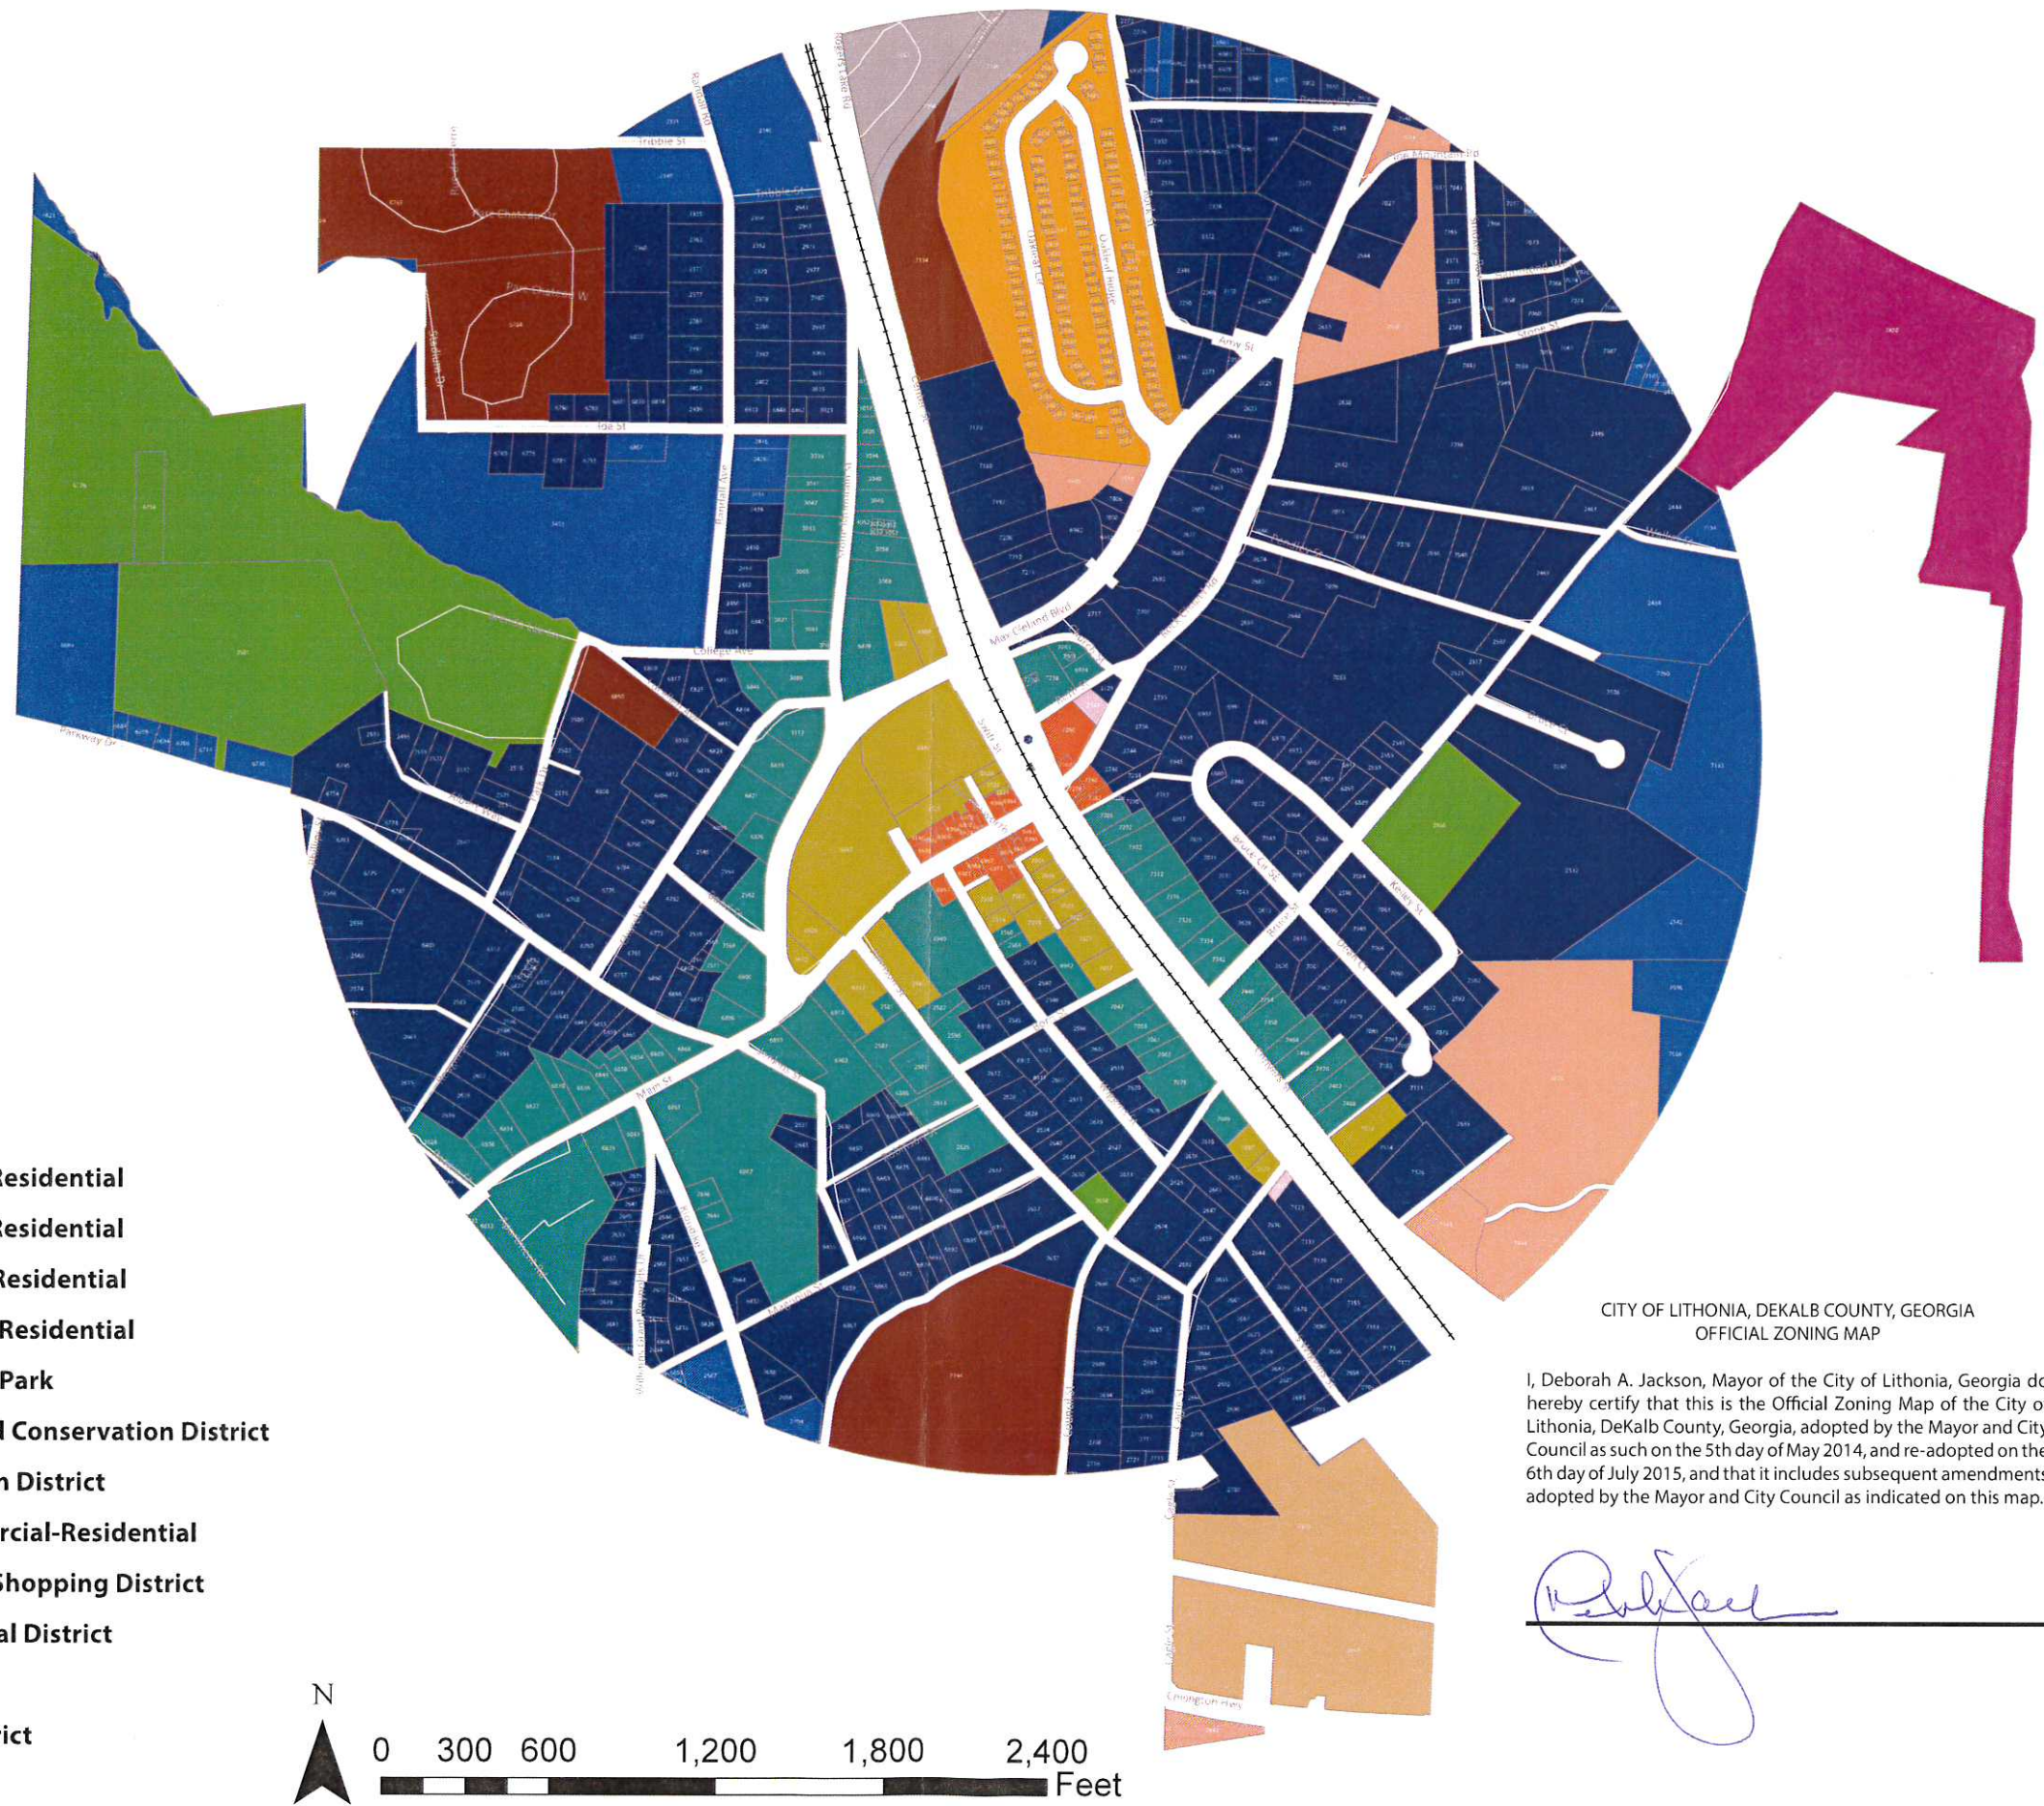

EXHIBIT B

**CITY OF LITHONIA, DEKALB COUNTY, GEORGIA
OFFICIAL ZONING MAP**

Adopted July 6, 2015

Legend

Lithonia Parcels

Zoning

- R60 Single Family Residential
- R85 Single Family Residential
- RA5 Single Family Residential
- RM75 Multi Family Residential
- MHP Mobile Home Park
- NCD Neighborhood Conservation District
- OI Office-Institution District
- OCR Office-Commercial-Residential
- NS Neighborhood Shopping District
- C1 Local Commercial District
- CD Core District
- DT Downtown District
- EG Edge District

CITY OF LITHONIA, DEKALB COUNTY, GEORGIA
OFFICIAL ZONING MAP

I, Deborah A. Jackson, Mayor of the City of Lithonia, Georgia do hereby certify that this is the Official Zoning Map of the City of Lithonia, DeKalb County, Georgia, adopted by the Mayor and City Council as such on the 5th day of May 2014, and re-adopted on the 6th day of July 2015, and that it includes subsequent amendments adopted by the Mayor and City Council as indicated on this map.